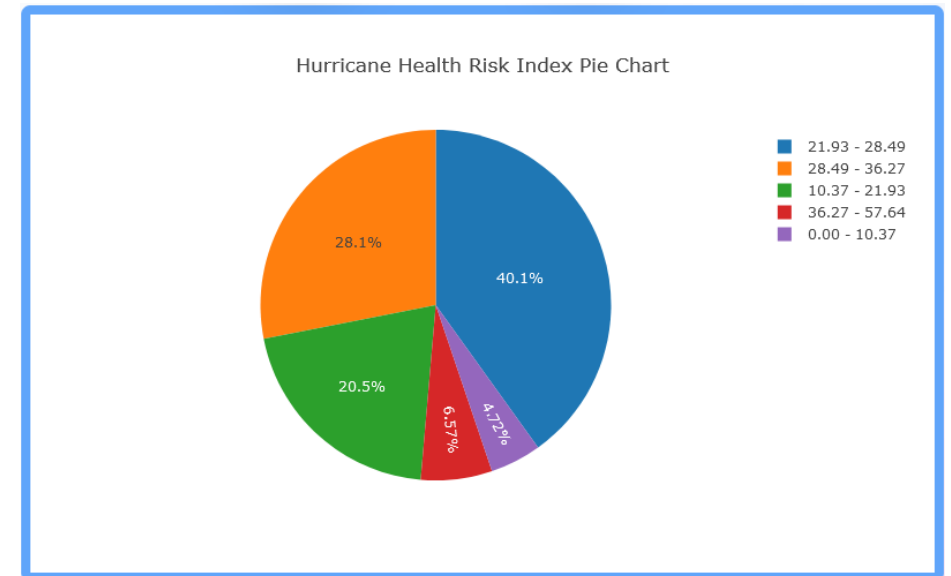

Risk Data Available in Multiple Formats

- Risk Data is available in natural language text response, interactive map, as well as downloadable table and pie chart.
- Available data formats include CSV file, Excel spreadsheet, and other formats.
- The underlying factors contributing to the risk in each ZIP Code are available as well.

Thank you

We Stand Ready to Assist.

Ajay K Gupta
CEO, HSR.health
240-731-0756

agupta@hsr.health

Hurricane Health Risk Index Table

Geometry Level	Geometry Name	ZIP Code	State	State Abbreviation	Core Base Statistical Area	County	Hurricane Health Risk Index	full_storm_name
zip	ZIP Code 33010	ZIP Code 33010	Florida	FL	Miami-Fort Lauderdale-Pompano Beach, FL Metro Area	Miami-Dade County	57.6387	Hurricane MILTON
zip	ZIP Code 33012	ZIP Code 33012	Florida	FL	Miami-Fort Lauderdale-Pompano Beach, FL Metro Area	Miami-Dade County	57.3517	Hurricane MILTON
zip	ZIP Code 32162	ZIP Code 32162	Florida	FL	The Villages, FL Metro Area	Sumter County	57.1952	Hurricane MILTON
		ZIP			The Villages