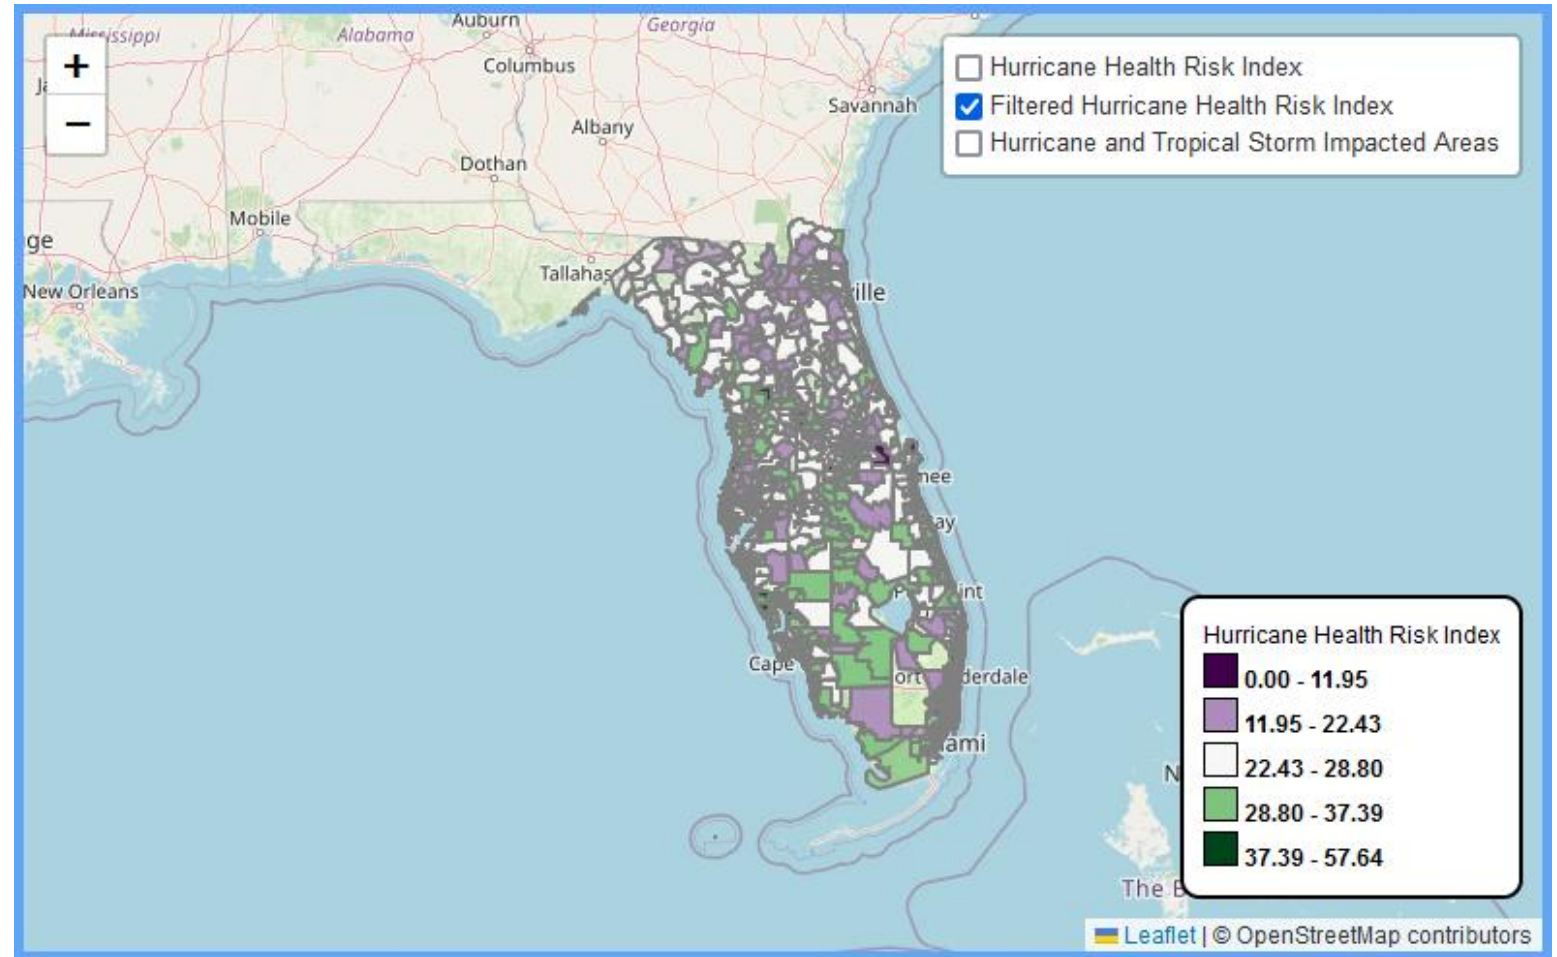

# Tracking Health Risk from Hurricane Milton

The **10 Highest Risk** ZIP Codes in Florida:

- |          |           |
|----------|-----------|
| 1. 33010 | 6. 33126  |
| 2. 33012 | 7. 33013  |
| 3. 32162 | 8. 33144  |
| 4. 33125 | 9. 33016  |
| 5. 33135 | 10. 33573 |

Health risks assessed due to Cone of Uncertainty and projected Wind Swath for Hurricane Milton as of **10:31am EDT on Monday, 10/7/2024\*** and social factors with updates available before, during, and after storms.

# Health Risks Status at the ZIP Code Level

- The Hurricane Health Risk Index identifies the health and medical risks to the population at the ZIP Code or Census tract level.
- Risk analysis is based on social and environmental determinants of health, disease prevalence data, population demographics, and other factors that convey risk of adverse health outcomes when exposed to a tropical storm/hurricane.
- On the ground data, such as evacuations, road closures can be ingested as well.
- Index developed with support from FEMA, funding from the USGS and NASA, and data from authoritative governmental sources, e.g., CDC, CMS, Census, and other federal & state sources.

# On-going Tracking

- Results based on updated information from the National Hurricane Center, evacuation estimates, and can include on-the-ground data, including road closures, etc.

10:31am on Monday, 10/07