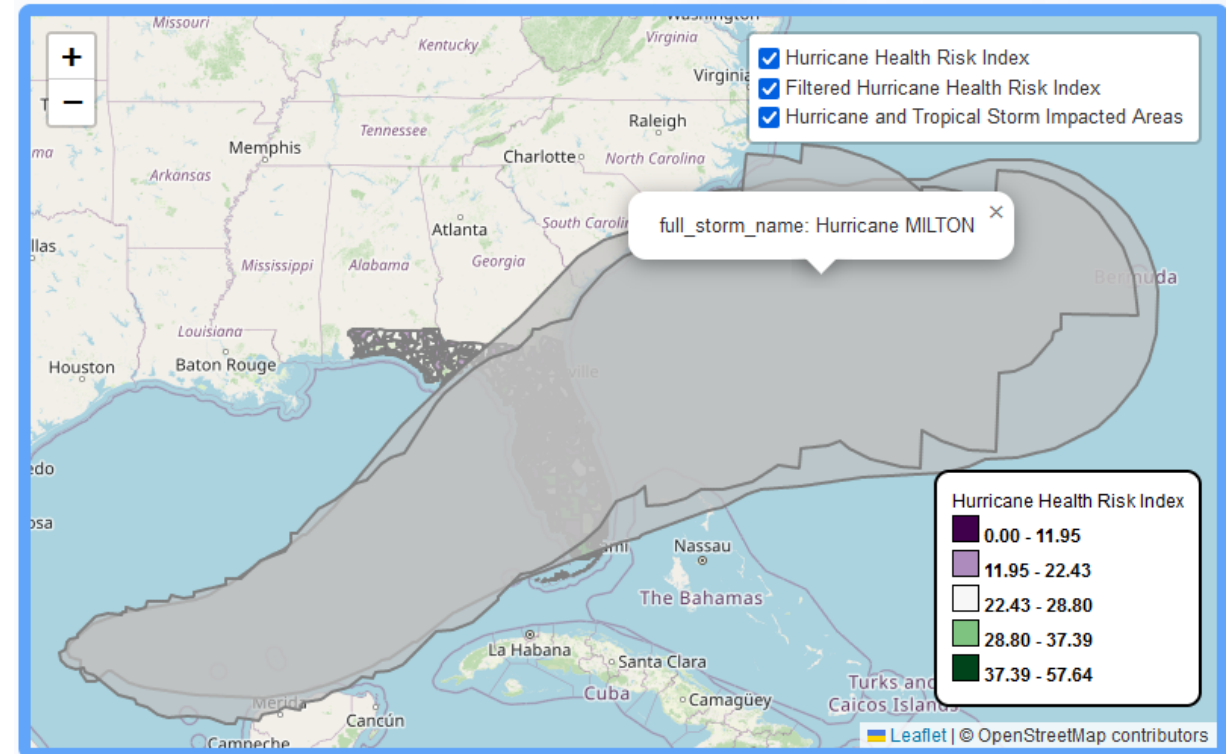

# Tracking Health Risk from Hurricane Milton

The **10 Highest Risk** ZIP Codes in Florida:

- |          |           |
|----------|-----------|
| 1. 33010 | 6. 33126  |
| 2. 33012 | 7. 33013  |
| 3. 32162 | 8. 33144  |
| 4. 33125 | 9. 33016  |
| 5. 33135 | 10. 33573 |

Health risks assessed due to Cone of Uncertainty and projected Wind Swath for Hurricane Milton as of **10:31am EDT on Monday, 10/7/2024\*** and social factors with updates available before, during, and after storms.

# Health Risks Status at the ZIP Code Level

- The Hurricane Health Risk Index identifies the health and medical risks to the population at the ZIP Code or Census tract level.
- Risk analysis is based on social and environmental determinants of health, disease prevalence data, population demographics, and other factors that convey risk of adverse health outcomes when exposed to a tropical storm/hurricane.
- On the ground data, such as evacuations, road closures can be ingested as well.
- Index developed with support from FEMA, funding from the USGS and NASA, and data from authoritative governmental sources, e.g., CDC, CMS, Census, and other federal & state sources.